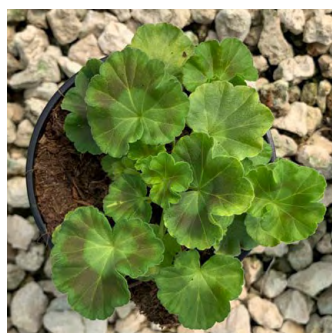

# Heat Tolerant Vegetative Geraniums for the Southern U.S.

High temperatures (>90 °F day, 70 °F night) can be a significant problem during geranium production causing young leaves to turn yellow or bleached and reducing plant growth. Also known as heat stress induced iron deficiency, symptoms are worse in hot, humid climates where night temperatures stay very warm.

## Examples of different levels of heat stress on geraniums grown under high temperature.

**Excellent:**  
No visible leaf chlorosis;  
good vigor and growth

**Good:**  
Minor leaf chlorosis;  
still good growth